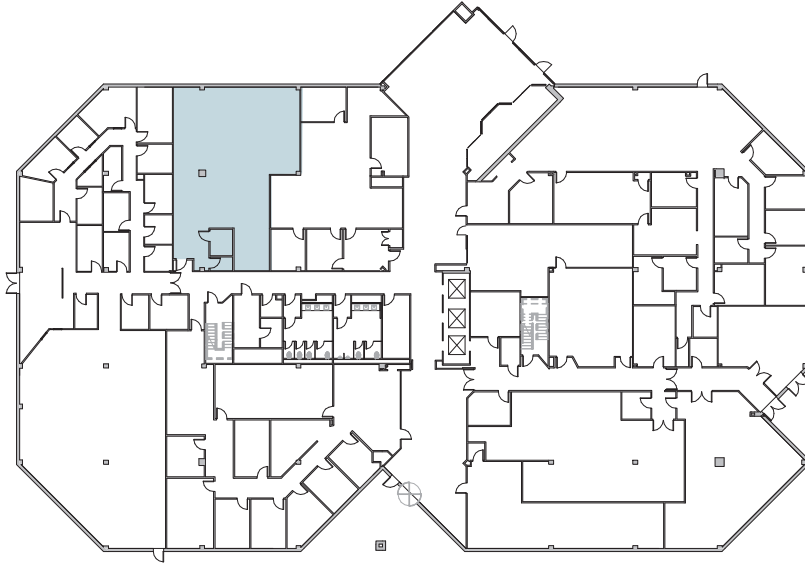

GOLDEN GATE
Management

SUITE 111
2,089 SF

SCALE: 1/16"=1'-0"

399 CAMPUS