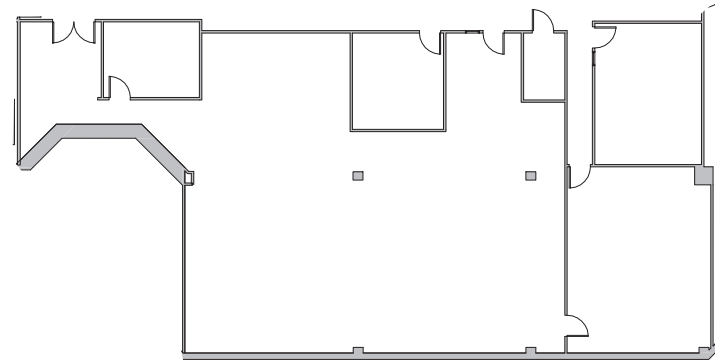

GOLDEN GATE
Management

SUITE 200
4,635 SF

SCALE: 1/16"=1'-0"

399 CAMPUS