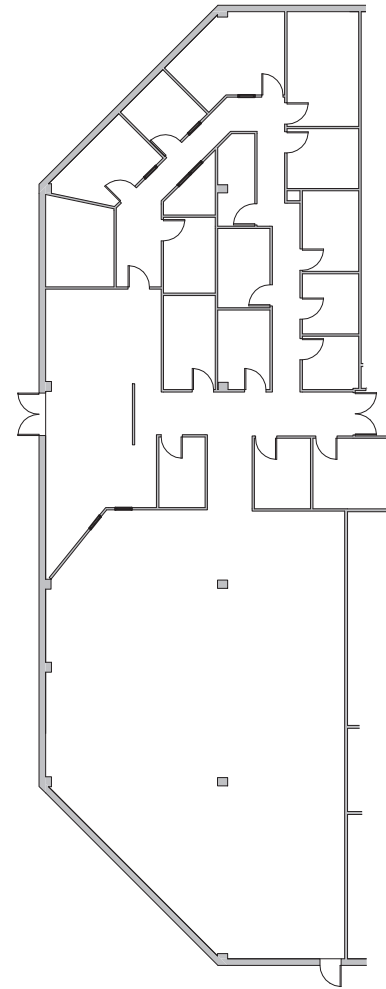

GOLDEN GATE
Management

SUITE 110
6,503 SF

SCALE: 1/16"=1'-0"

399 CAMPUS