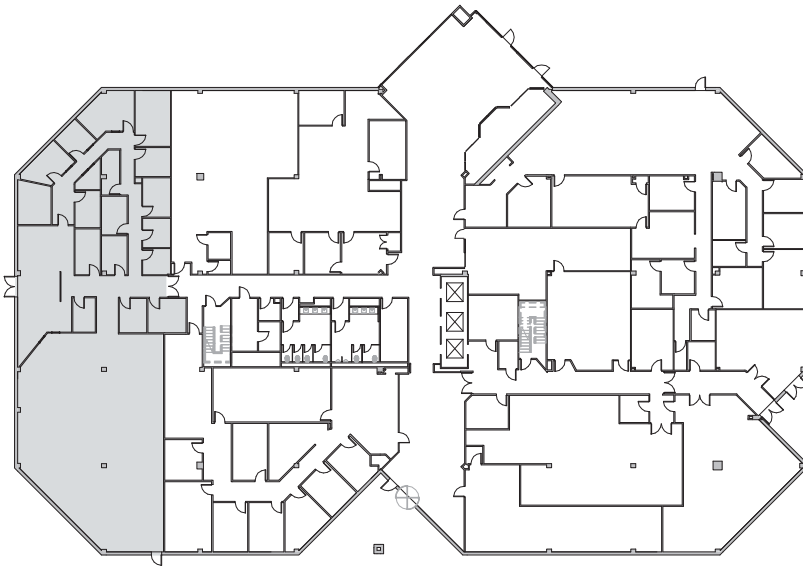

GOLDEN GATE
Management

SUITE 110
6,503 SF

SCALE: 1/16"=1'-0"

399 CAMPUS